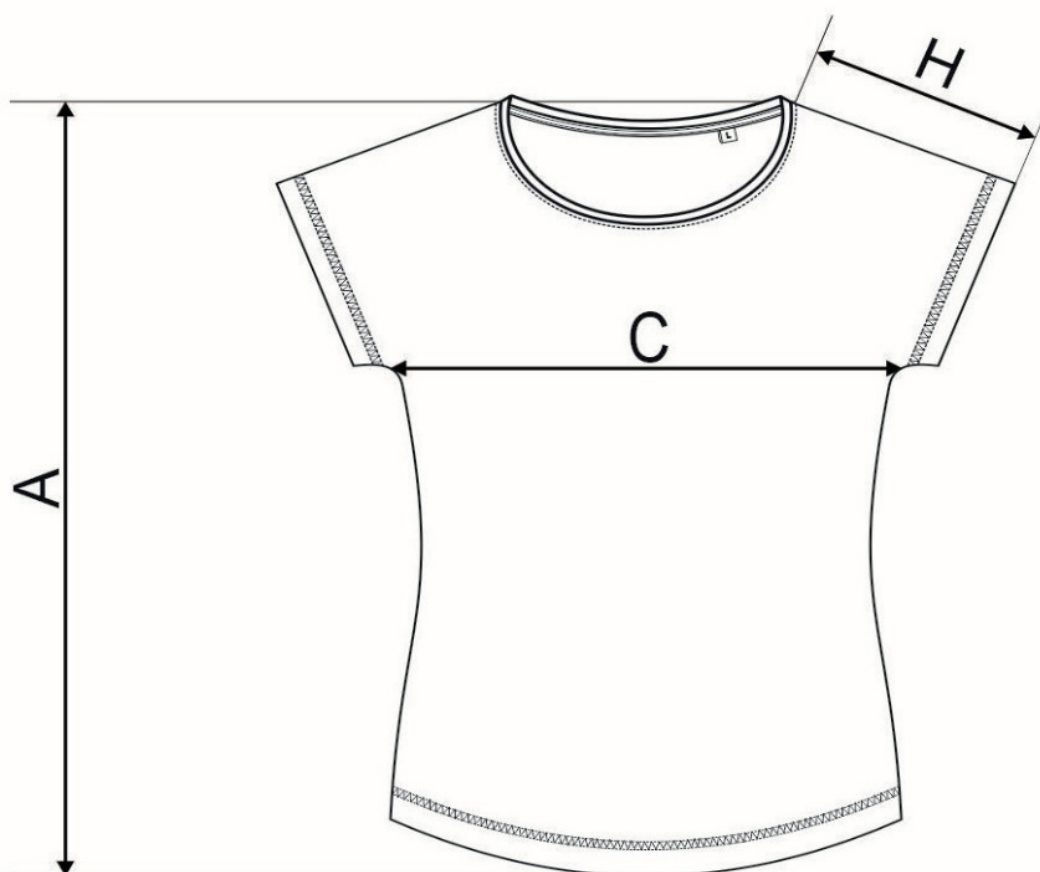

# DÁMSKÝ FIT (tričko)

## SIZE SPECIFICATION [cm]

size	XS	S	M	L	XL	2XL
A	60	62	64	66	68	70
C	44	48	52	56	60	66
H	22	23,5	24,5	25,5	26,5	28,5

All size specifications listed are in cm. Accepted tolerance of up to  $\pm 5\%$ .

inside out